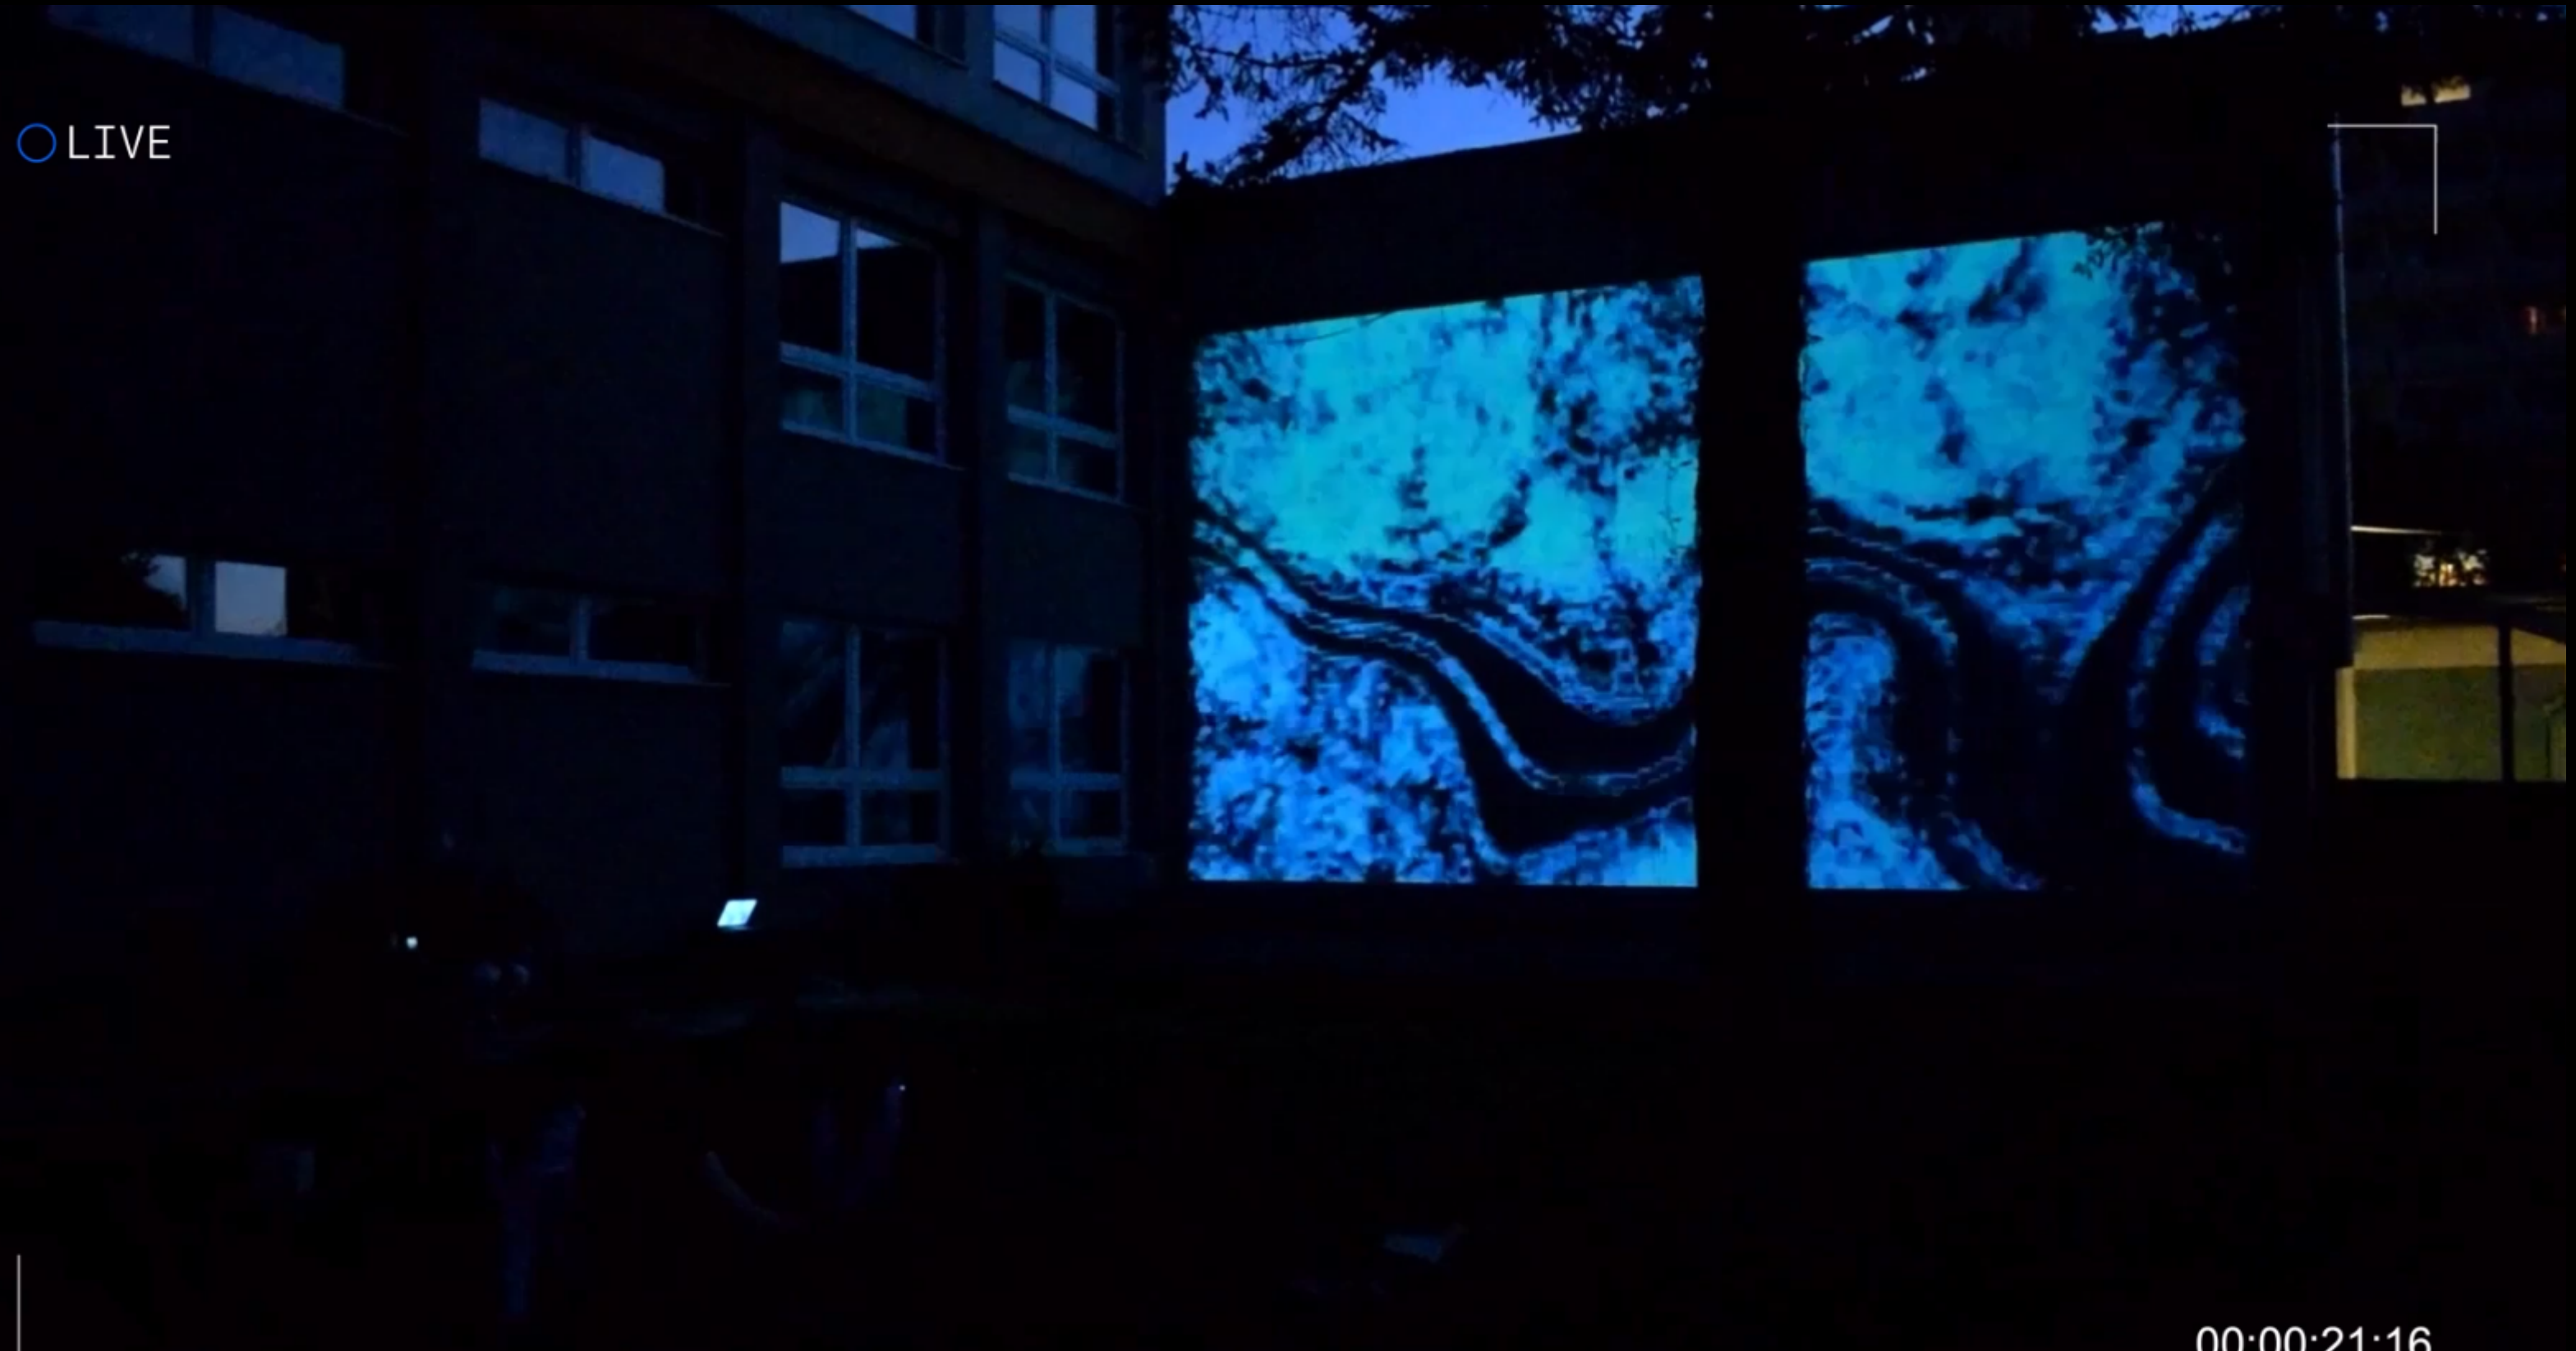

>> user_state.caloriesTracked = true
>> user_state.sleepScore = 7.3
>> user_state.dreamLog[0425] =
[CATEGORY:abstract/emotional]
>> user_state.stress < threshold

    // system.log("voice: calm")
    // system.posture.corrected = true
    // mood = "good_enough"

if (user_query == null):
  auto_suggest(thought)
  search_memory()

recorder.active = true
tracker.steps = synced
alert.silence = suspicious
location = [online]
```

○ LIVE

00:00:21:16

» Video